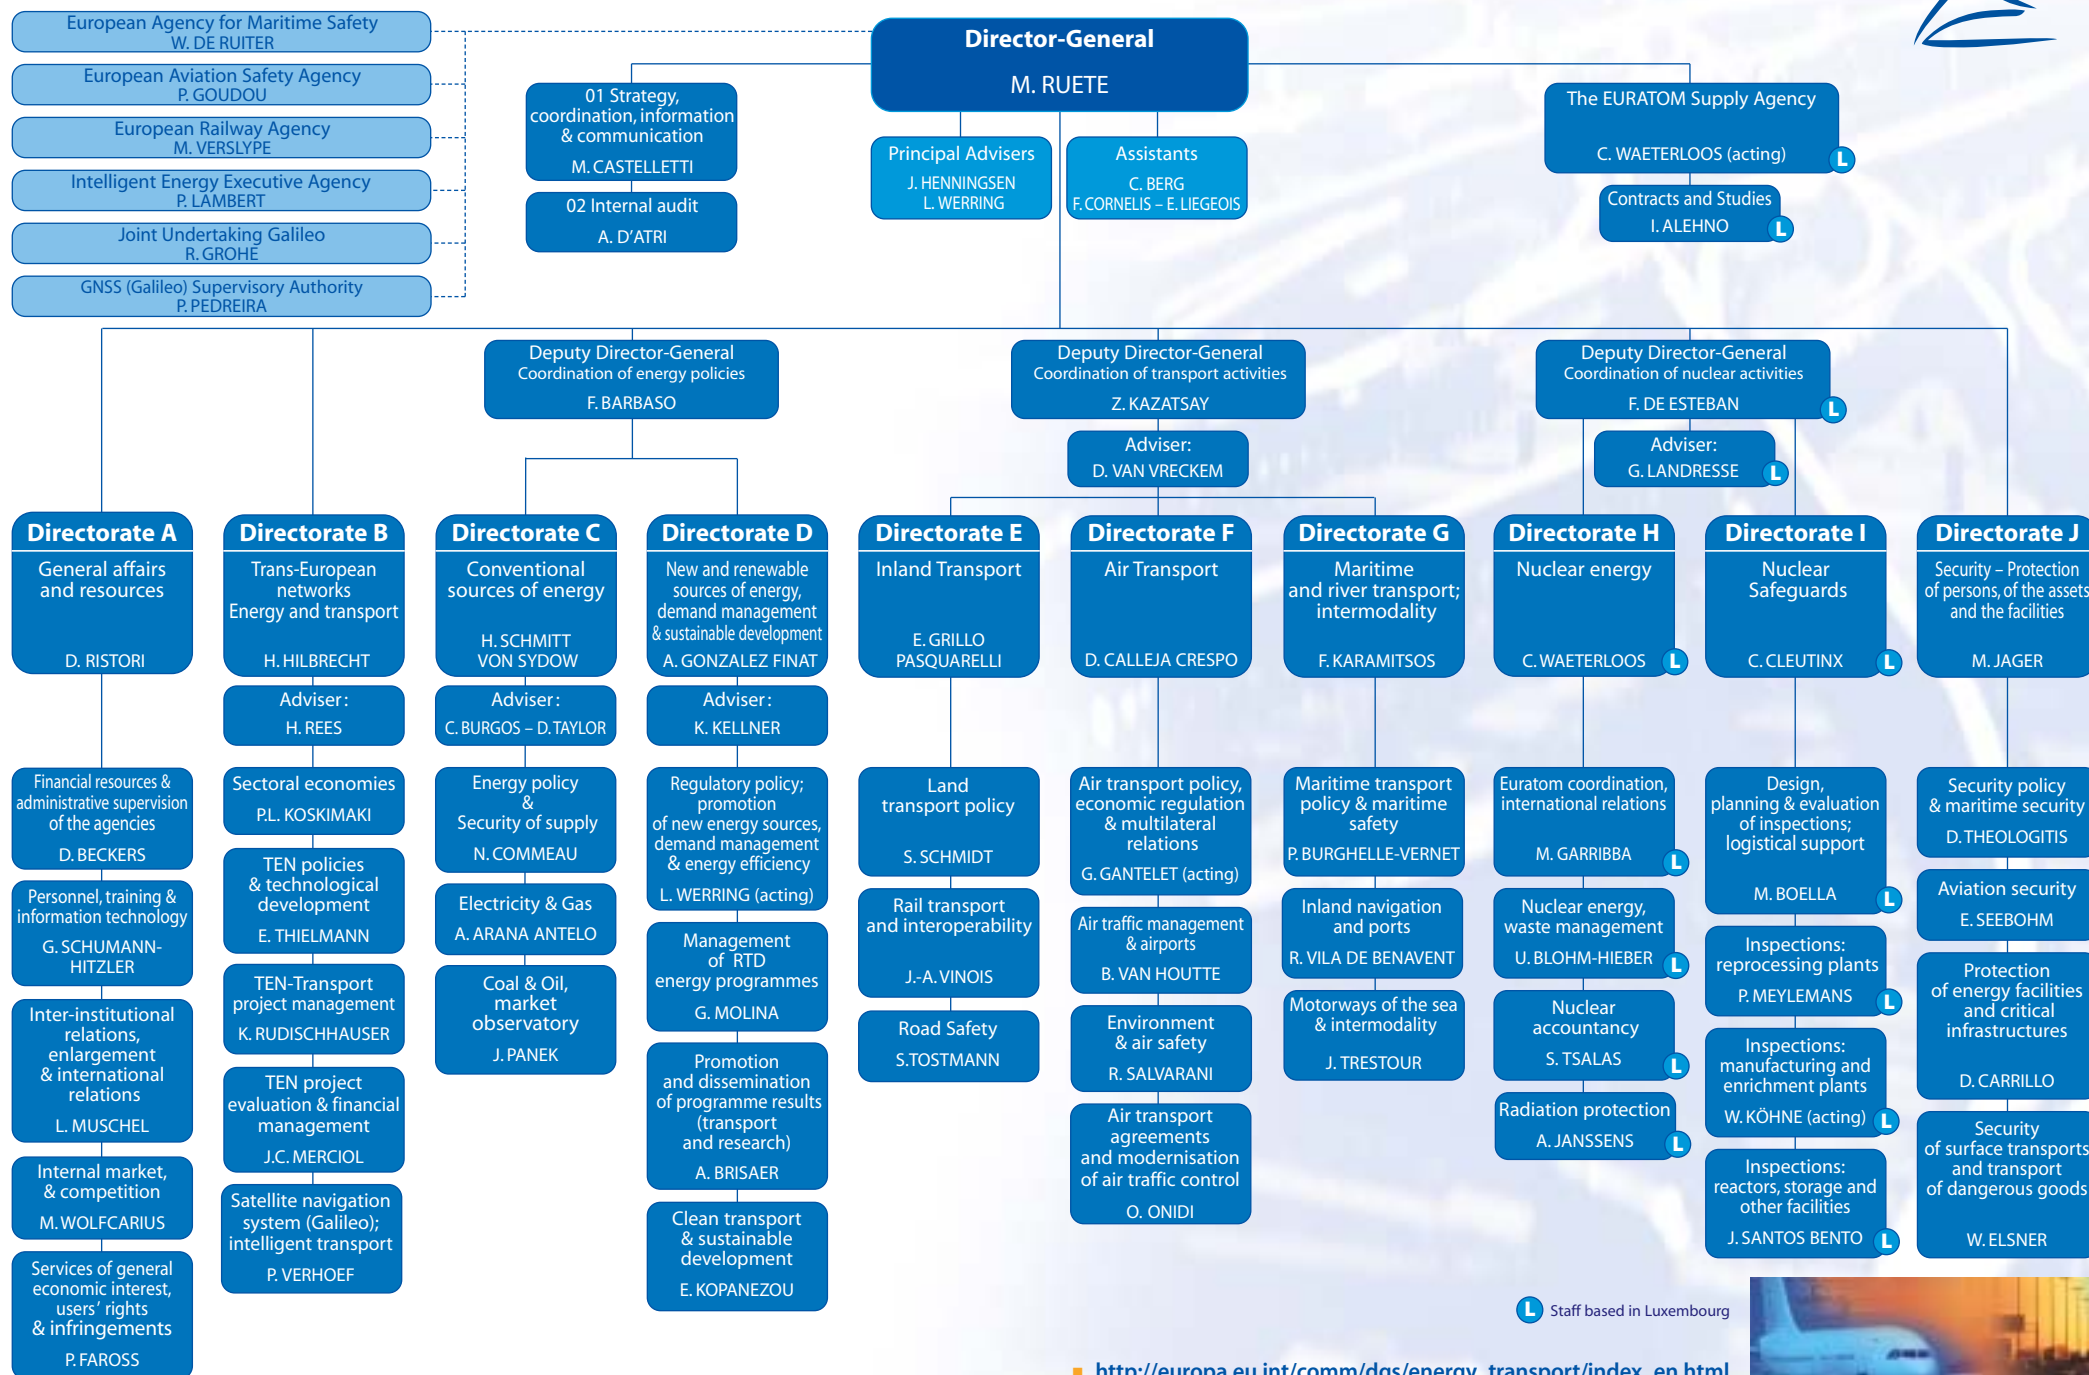

Directorate-General for Energy and Transport

Staff based in Luxembourg